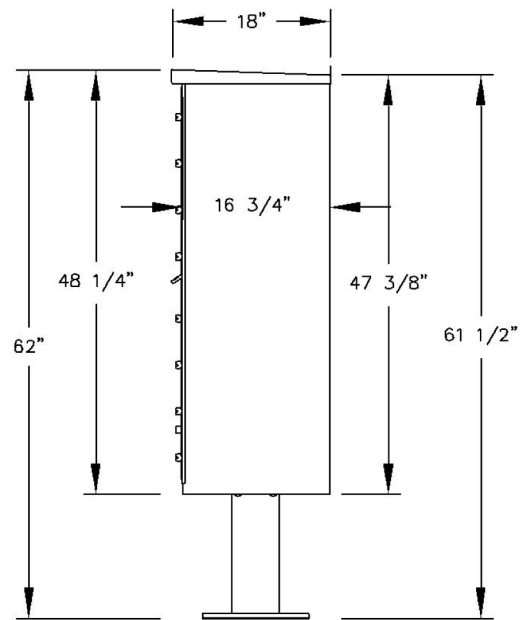

PEDESTAL BASE
BOLT PATTERN

MODEL #3313
CLUSTER BOX UNIT
(F SERIES)

AVAILABLE COLORS:
SANDSTONE, BRONZE, GREEN, BLACK, WHITE
OR GRAY (FOR REPLACEMENT UNITS)