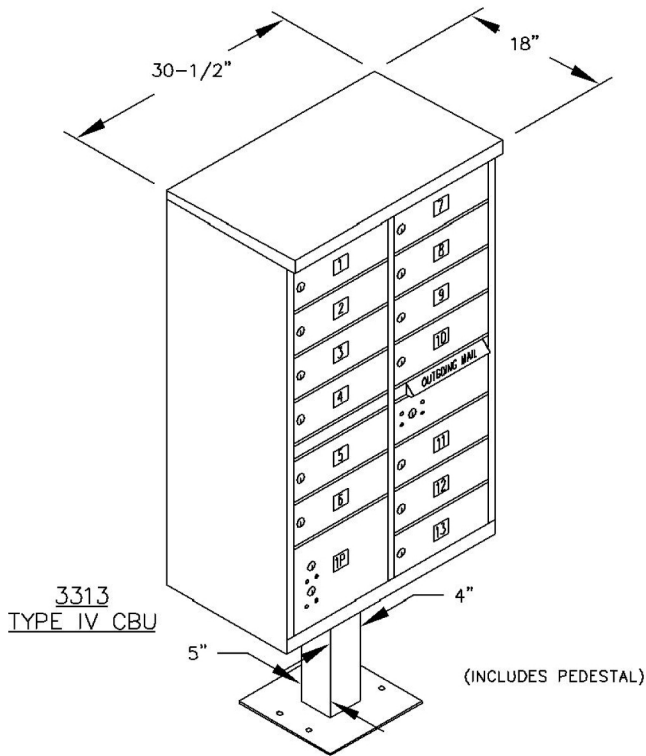

PEDESTAL BASE
BOLT PATTERN

MODEL #3313
CLUSTER BOX UNIT
(F SERIES)

AVAILABLE COLORS:
SANDSTONE, BRONZE, GREEN, BLACK, WHITE
OR GRAY (FOR REPLACEMENT UNITS)